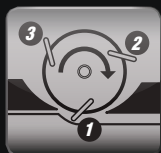

Triton's Unlimited Rebate Planer offers an incredible range of innovative features and functionalities. Traditionally the rebate depth for any planer is restricted by body design, however the TRPUL is designed with the blade drum positioned to the outer most edge, allowing unrestricted depth rebates right to the edge of the workpiece. In addition, the removable blade drum system allows fitment of the sanding drum (both included) to turn the planer into a highly efficient sander. Chip extraction is maximised via the selectable left or right rear dust extraction, ensuring sawdust is directed away from the operator and the workpiece at all times.

**Bail Handle**

for improved ergonomics & increased control

**Power-On Neon**

increases operator safety

**0-3mm / 0-1/8" Adjustable Depth of Cut**

allows removal in one pass

**Spindle Lock Button**

for easy drum changes

**3-Blade Drum**

provides a higher rate of material removal (45000 cuts per minute)

**Drum Guard**

protects against exposed blades when rebating

**Left Or Right Rear Dust Extraction**

allows the dust/chips to be directed to either side of the workpiece

**Variable Speed Control**

adjusts the drum speed to suit the material

**Parking Stand**

protects the blades and workpiece from damage on run down

**Selling Points**

- 2-in-1 Planer/Sander with 3-blade drum & interchangeable sanding drum
- 17-position depth control dial for precise material removal
- Lock-off switch protection from accidental start
- Left or right rear dust extraction
- Tri-blade planing drum for faster, smoother cuts giving a superior finish with improved efficiency & faster chip ejection
- Parallel fence provides a guide to help control the planing action